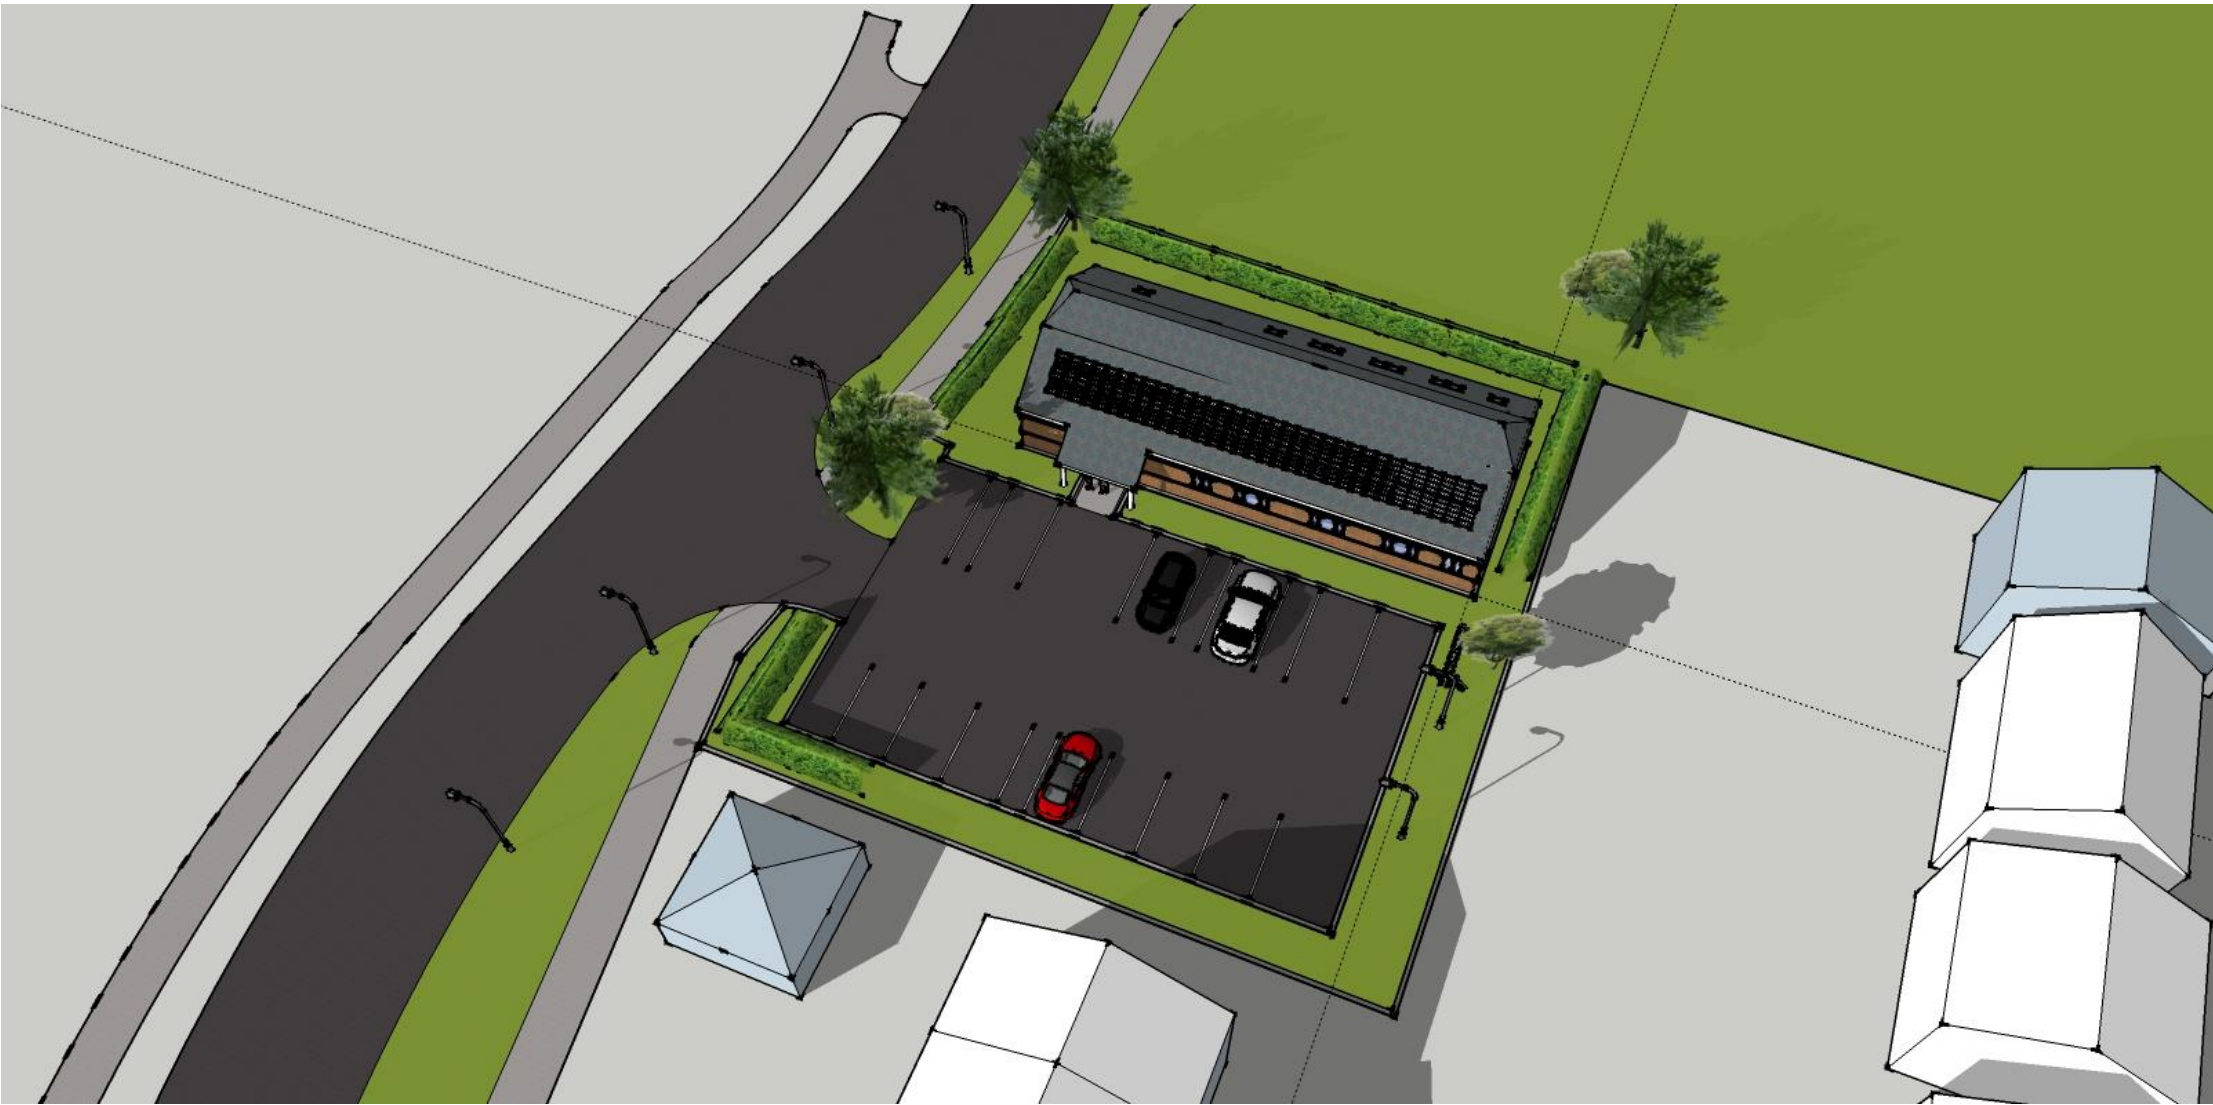

build: 5.111 TRIAL, engine: 2.60, preset: 1 exteriorQMC2.0.pps | render time: 0 hours 39 minutes 1 seconds, size: 1604 x 798

build: 6.111 TRIAL, engine: 2.60, preset: 1exteriorQMC2.0.pps | render time: 0 hours 30 minutes 58 seconds, size: 1604 x 798