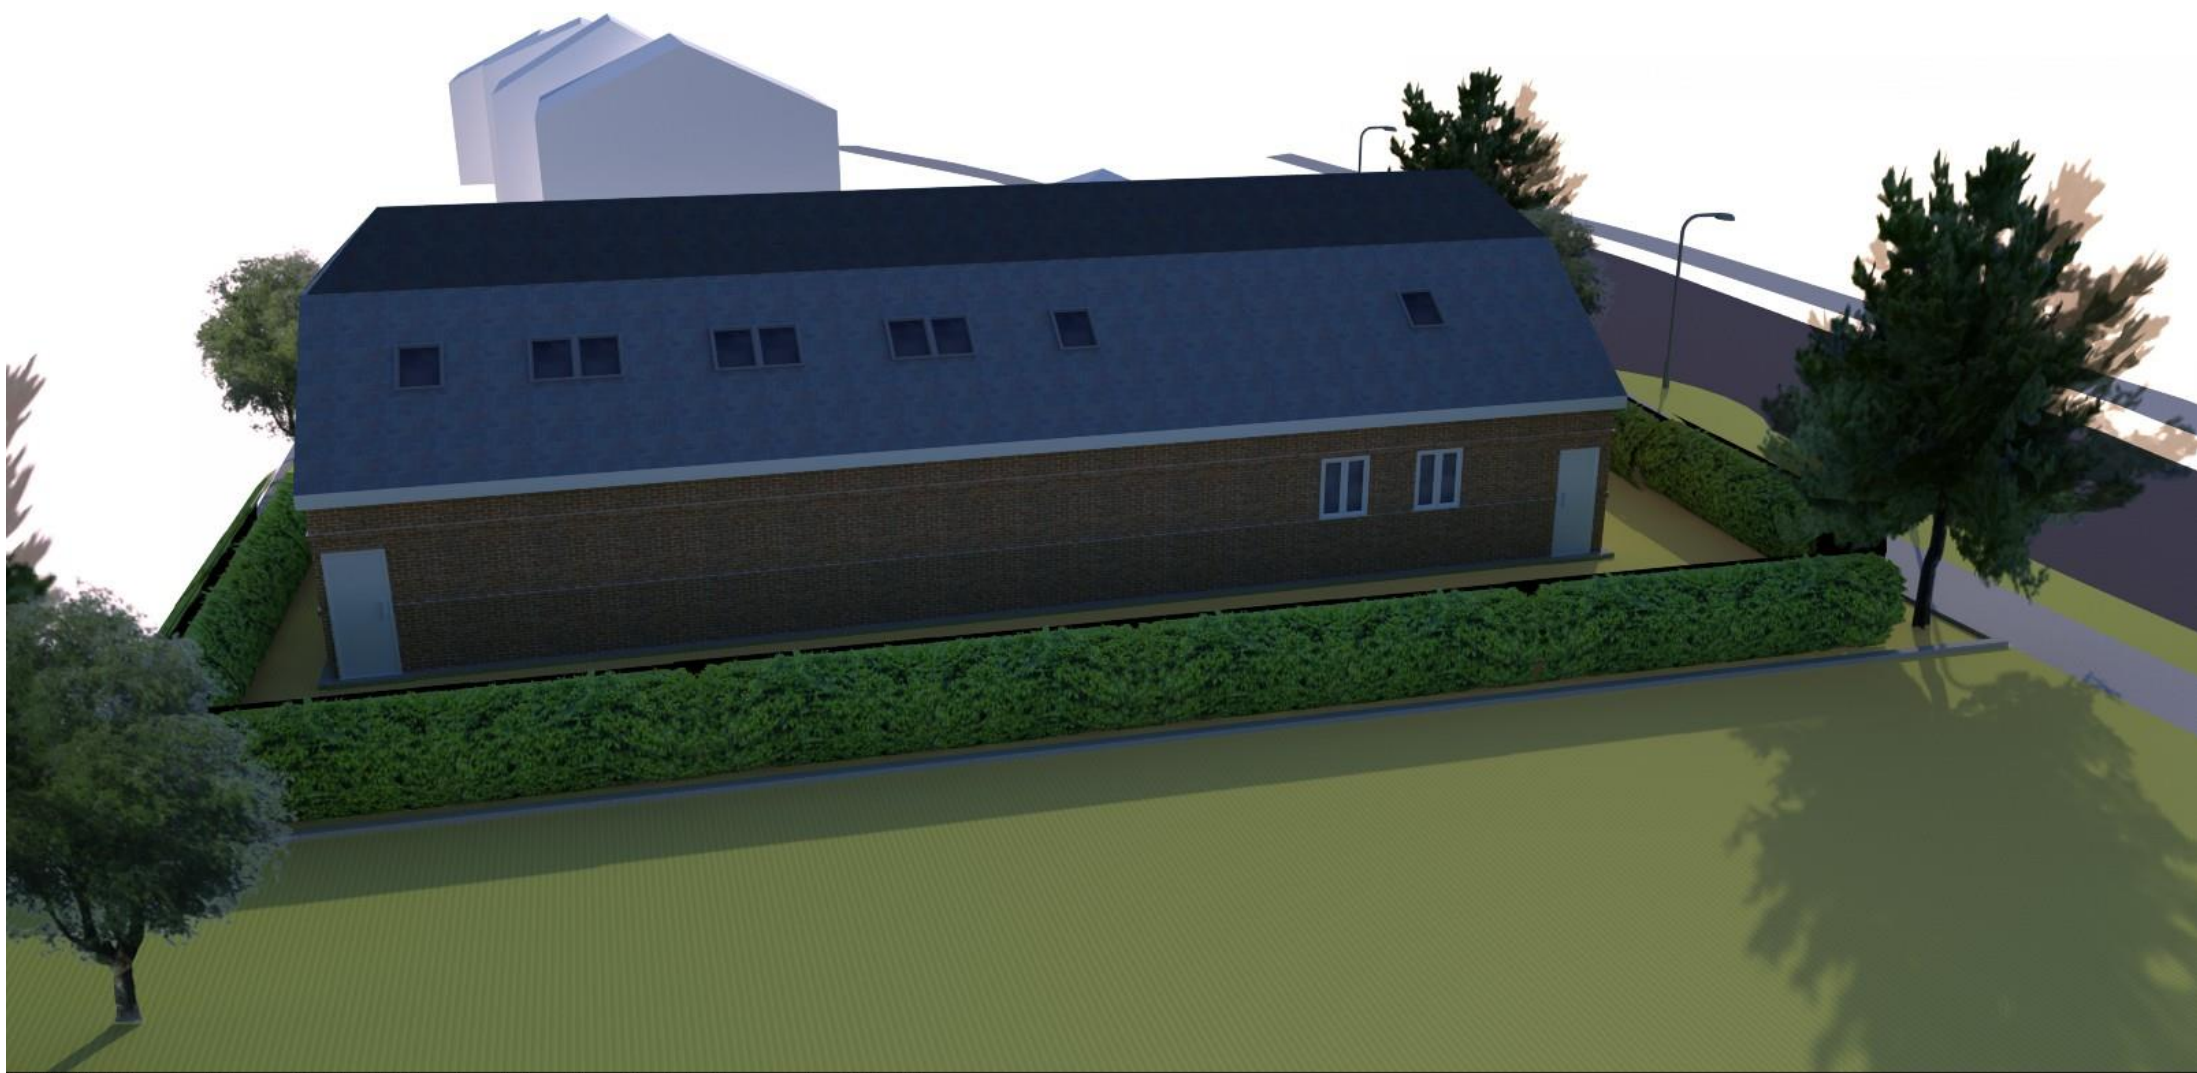

build: 5.111 TRIAL, engine: 2.60, preset: 1 exteriorQMC2.0.pps | render time: 0 hours 39 minutes 1 seconds, size: 1604 x 798

build: 6.111 TRIAL, engine: 2.60, preset: 1exteriorQMC2.0.pps | render time: 0 hours 30 minutes 58 seconds, size: 1604 x 798